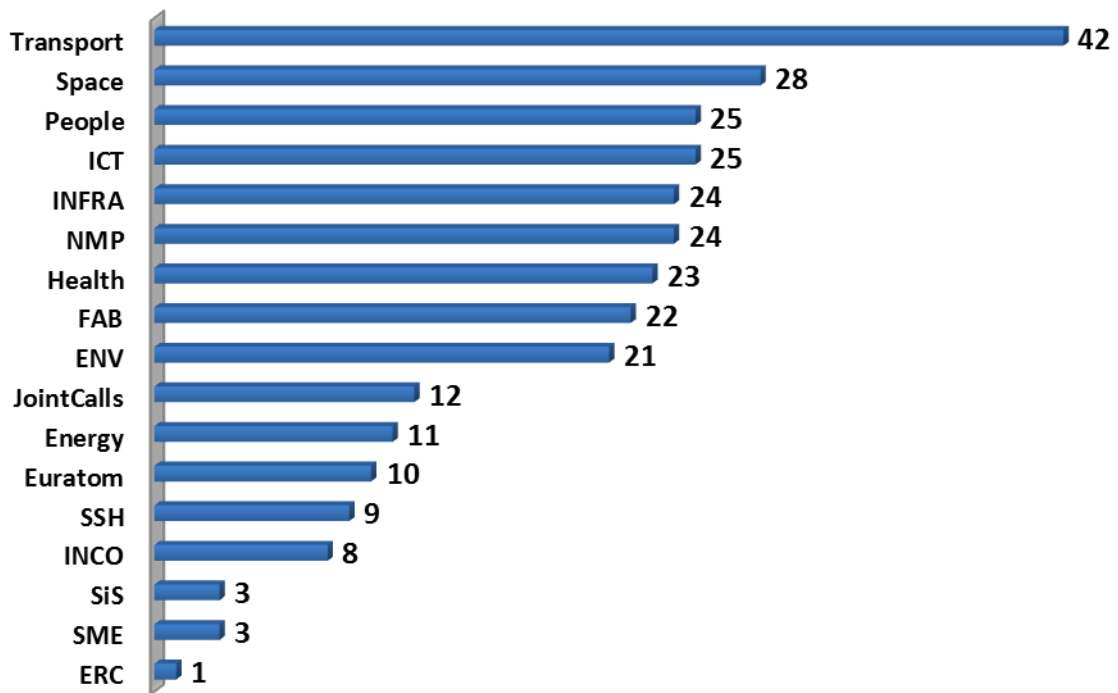

1. Performance of Russian Organizations in Relation to Other Countries¹

1.1 Overall number of submitted proposals and financed projects to FP7 calls (all countries)

Eligible Proposals: 92,638

Financed Projects (Signed Grant Agreements): 18,415

Participations: 98,178

EU Contribution: 31,789,607,270.00 €

1.2 FP7 participation of Russia in comparison to other non-EU or Associated Countries

¹ The following statistics and data include all FP7 calls in all four Specific Programmes of FP7 (Cooperation, People, Capacities, Ideas) and Euratom FP7, **except** the International Outgoing Fellowships (IOF) and the International Research Staff Exchange Scheme (IRSES) of the Marie Curie Scheme.

Number of Participations Main Actors

EU Contribution per Country Main Actors

2. Data on Russian Participation by Area

2.1 Submitted proposals and financed projects with Russian participation by area

Financed Projects with Russian Participation

Distribution per Thematic Area

Russian Participations

Distribution per Thematic Area

2.2 Total amount of EU financial contribution (1) to projects with Russian participation, (2) and to Russian participants of these projects by area.