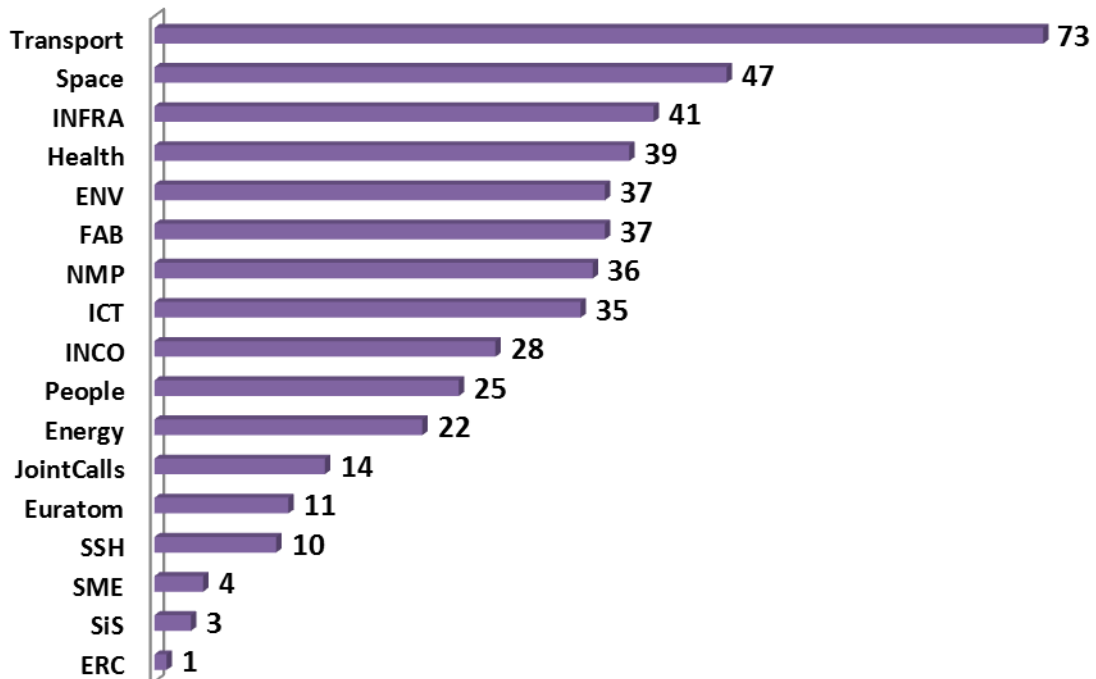

1. Performance of Russian Organizations in Relation to Other Countries¹

1.1 Overall number of submitted proposals and financed projects to FP7 calls (all countries)

Eligible Proposals: 92,638

Financed Projects (Signed Grant Agreements): 18,415

Participations: 98,178

EU Contribution: 31,789,607,270.00 €

1.2 FP7 participation of Russia in comparison to other non-EU or Associated Countries

¹ The following statistics and data include all FP7 calls in all four Specific Programmes of FP7 (Cooperation, People, Capacities, Ideas) and Euratom FP7, **except** the International Outgoing Fellowships (IOF) and the International Research Staff Exchange Scheme (IRSES) of the Marie Curie Scheme.

Number of Participations Main Actors

EU Contribution per Country Main Actors

2. Data on Russian Participation by Area

2.1 Submitted proposals and financed projects with Russian participation by area

Financed Projects with Russian Participation

Distribution per Thematic Area

Russian Participations

Distribution per Thematic Area

2.2 Total amount of EU financial contribution (1) to projects with Russian participation, (2) and to Russian participants of these projects by area.