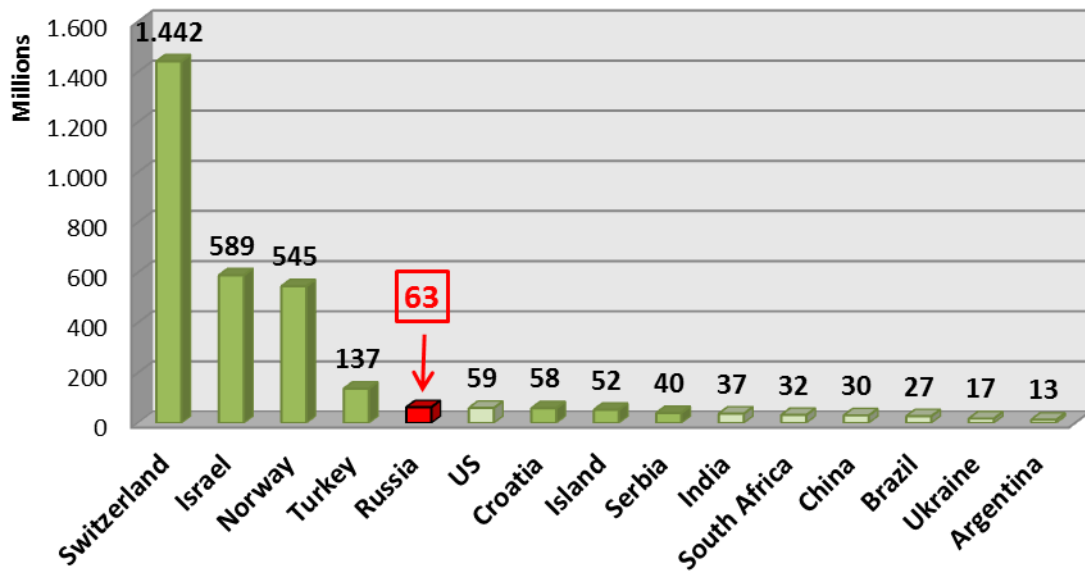

1. Performance of Russian Organizations in Relation to Other Countries¹

1.1 Overall number of submitted proposals and financed projects to FP7 calls (all countries)

Eligible Proposals: 92,638

Financed Projects (Signed Grant Agreements): 18,415

Participations: 98,178

EU Contribution: 31,789,607,270.00 €

1.2 FP7 participation of Russia in comparison to other non-EU or Associated Countries

¹ The following statistics and data include all FP7 calls in all four Specific Programmes of FP7 (Cooperation, People, Capacities, Ideas) and Euratom FP7, **except** the International Outgoing Fellowships (IOF) and the International Research Staff Exchange Scheme (IRSES) of the Marie Curie Scheme.

Number of Participations Main Actors

EU Contribution per Country Main Actors

2. Data on Russian Participation by Area

2.1 Submitted proposals and financed projects with Russian participation by area

Financed Projects with Russian Participation