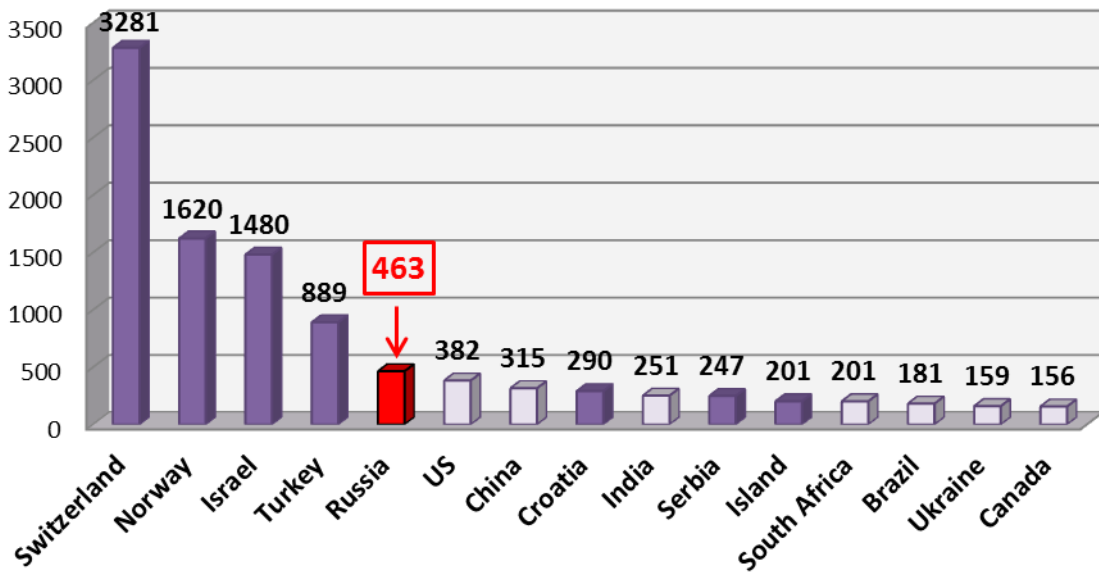

1. Performance of Russian Organizations in Relation to Other Countries¹

1.1 Overall number of submitted proposals and financed projects to FP7 calls (all countries)

Eligible Proposals: 92,638

Financed Projects (Signed Grant Agreements): 18,415

Participations: 98,178

EU Contribution: 31,789,607,270.00 €

1.2 FP7 participation of Russia in comparison to other non-EU or Associated Countries

¹ The following statistics and data include all FP7 calls in all four Specific Programmes of FP7 (Cooperation, People, Capacities, Ideas) and Euratom FP7, **except** the International Outgoing Fellowships (IOF) and the International Research Staff Exchange Scheme (IRSES) of the Marie Curie Scheme.

Number of Participations Main Actors

EU Contribution per Country Main Actors

2. Data on Russian Participation by Area

2.1 Submitted proposals and financed projects with Russian participation by area

Financed Projects with Russian Participation